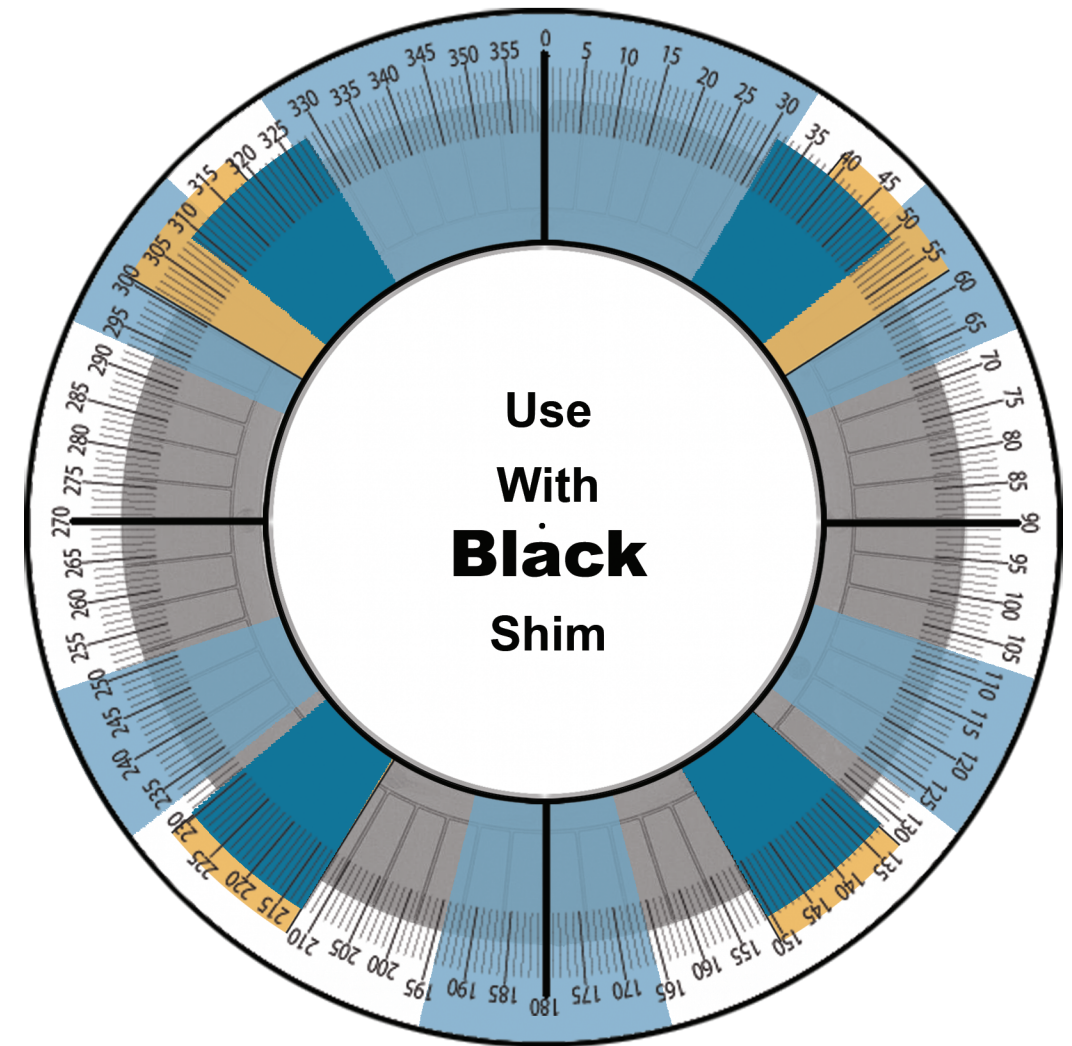

Template U

Buick, Cadillac, Oldsmobile
Toyota Corolla 2009-2011
Honda Fit