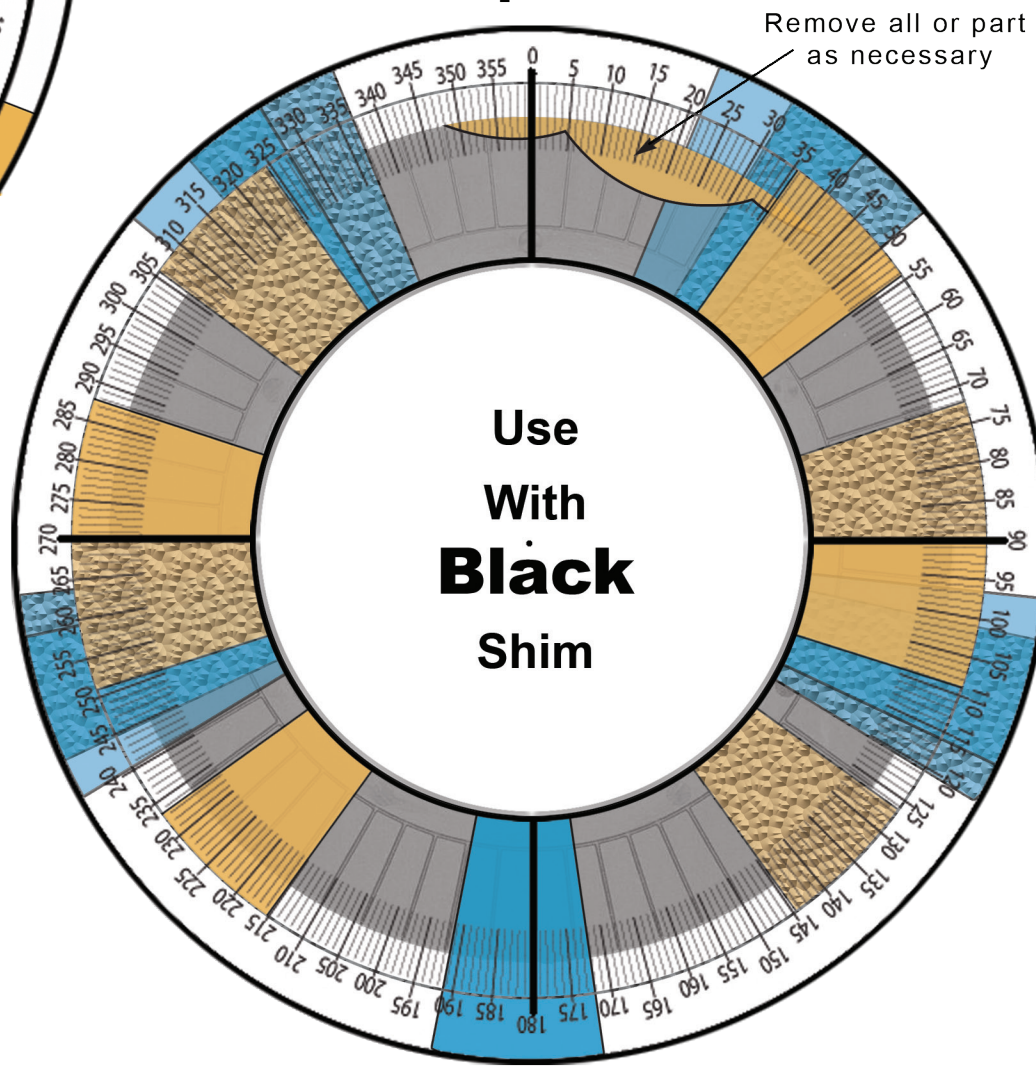

Template T

Remove all or part as necessary

Volkswagen Passat (1998-2010)

Driver Side Passenger Side

Chrysler 200 Driver Side Passenger Side