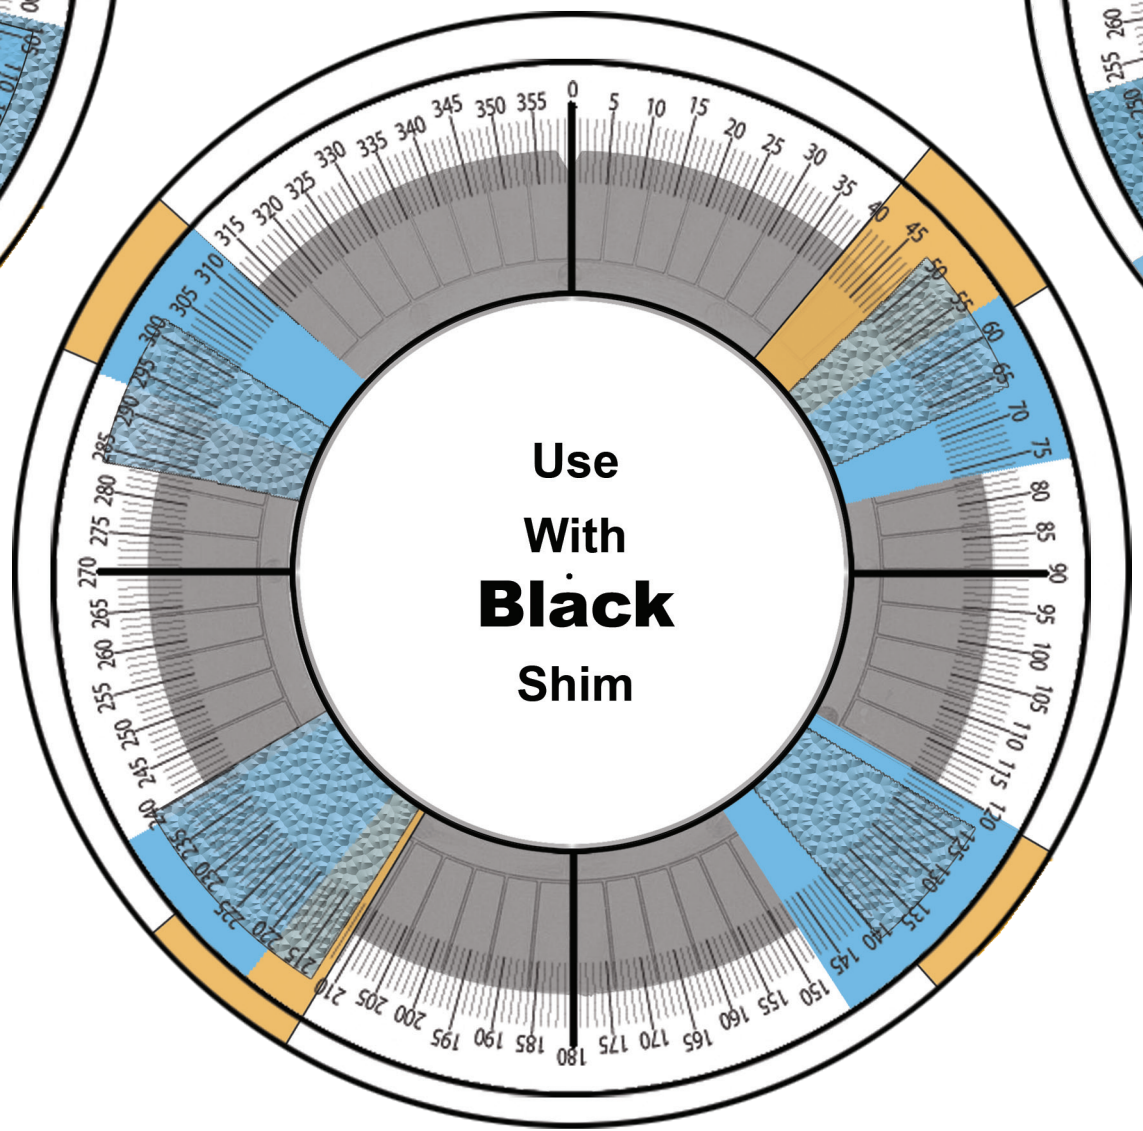

Template O

Template Q

Template P

Hyundai Accent, Driver Side  Passenger Side 
 Kia Rio Side  Side 
 Nissan Cube, Versa, Scion xA, xB,
 Toyota Echo

 Toyota Prius :2010-2015
 Scion xD & tC Driver Side  Passenger Side 

Template U

 **Buick, Cadillac, Oldsmobile**
 **Toyota Corolla 2009-2011**
 **Honda Fit**

Template T

Remove all or part as necessary

Volkswagen Passat (1998-2010)

Driver Side  Passenger Side 

Chrysler 200 Driver Side  Passenger Side 