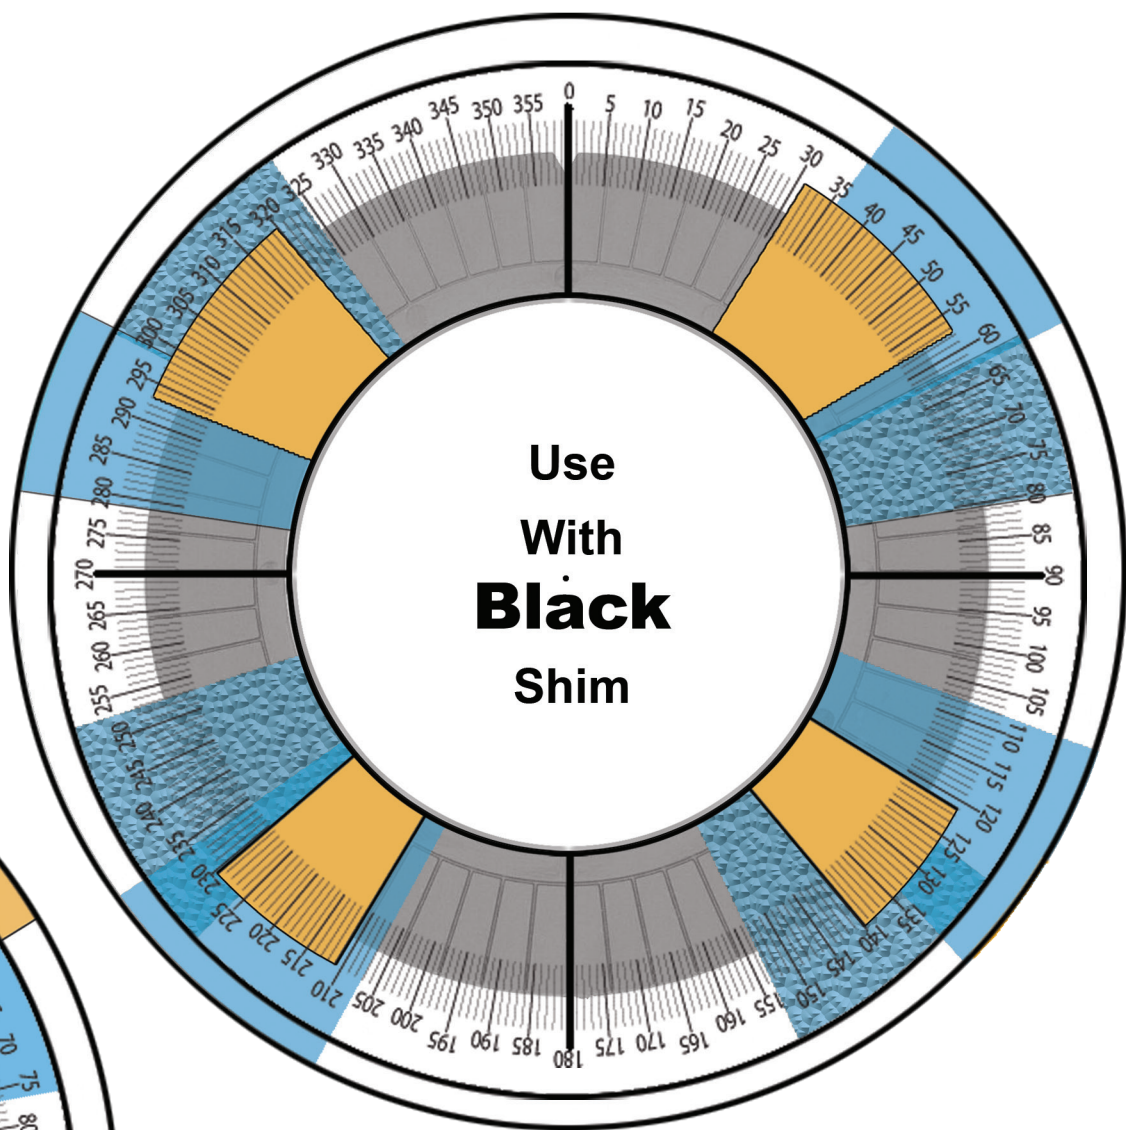

Template O

Template Q

Template P

Hyundai Accent, Driver Side  Passenger Side 
 Kia Rio Side  Side 
 Nissan Cube, Versa, Scion xA, xB,
 Toyota Echo

 Toyota Prius :2010-2015
 Scion xD & tC Driver Side  Passenger Side 

Template U

 **Buick, Cadillac, Oldsmobile**
 **Toyota Corolla 2009-2011**
 **Honda Fit**

Template T

Remove all or part as necessary

Volkswagen Passat (1998-2010)

Driver Side  Passenger Side 

Chrysler 200 Driver Side  Passenger Side 