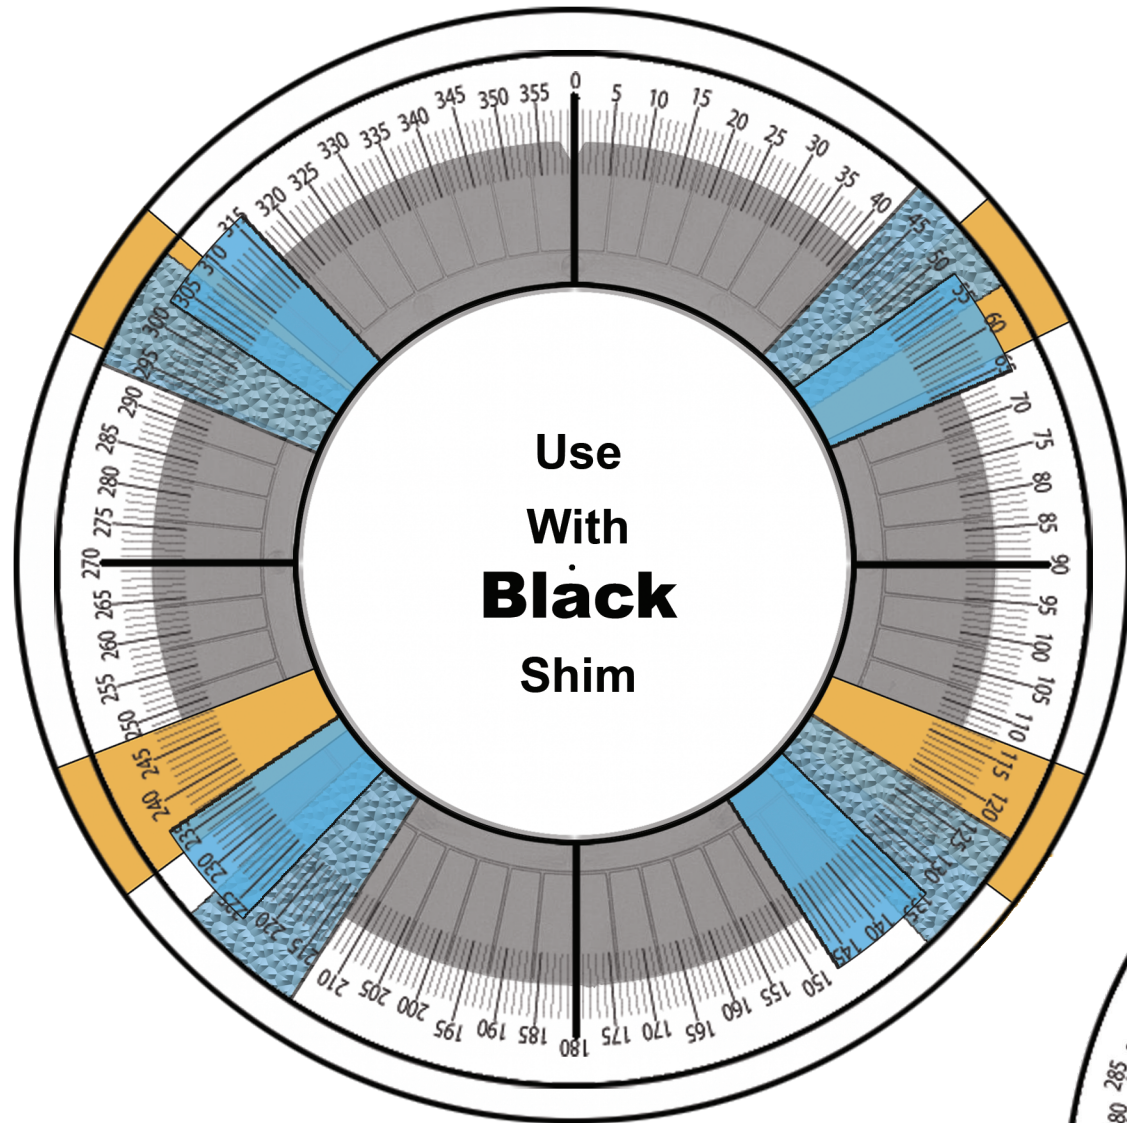

Template S

Pontiac Vibe
Toyota Corolla (2003-2008), Matrix
Driver Side Passenger Side

Kia Forte (2009-2012), Soul (2010-2012)